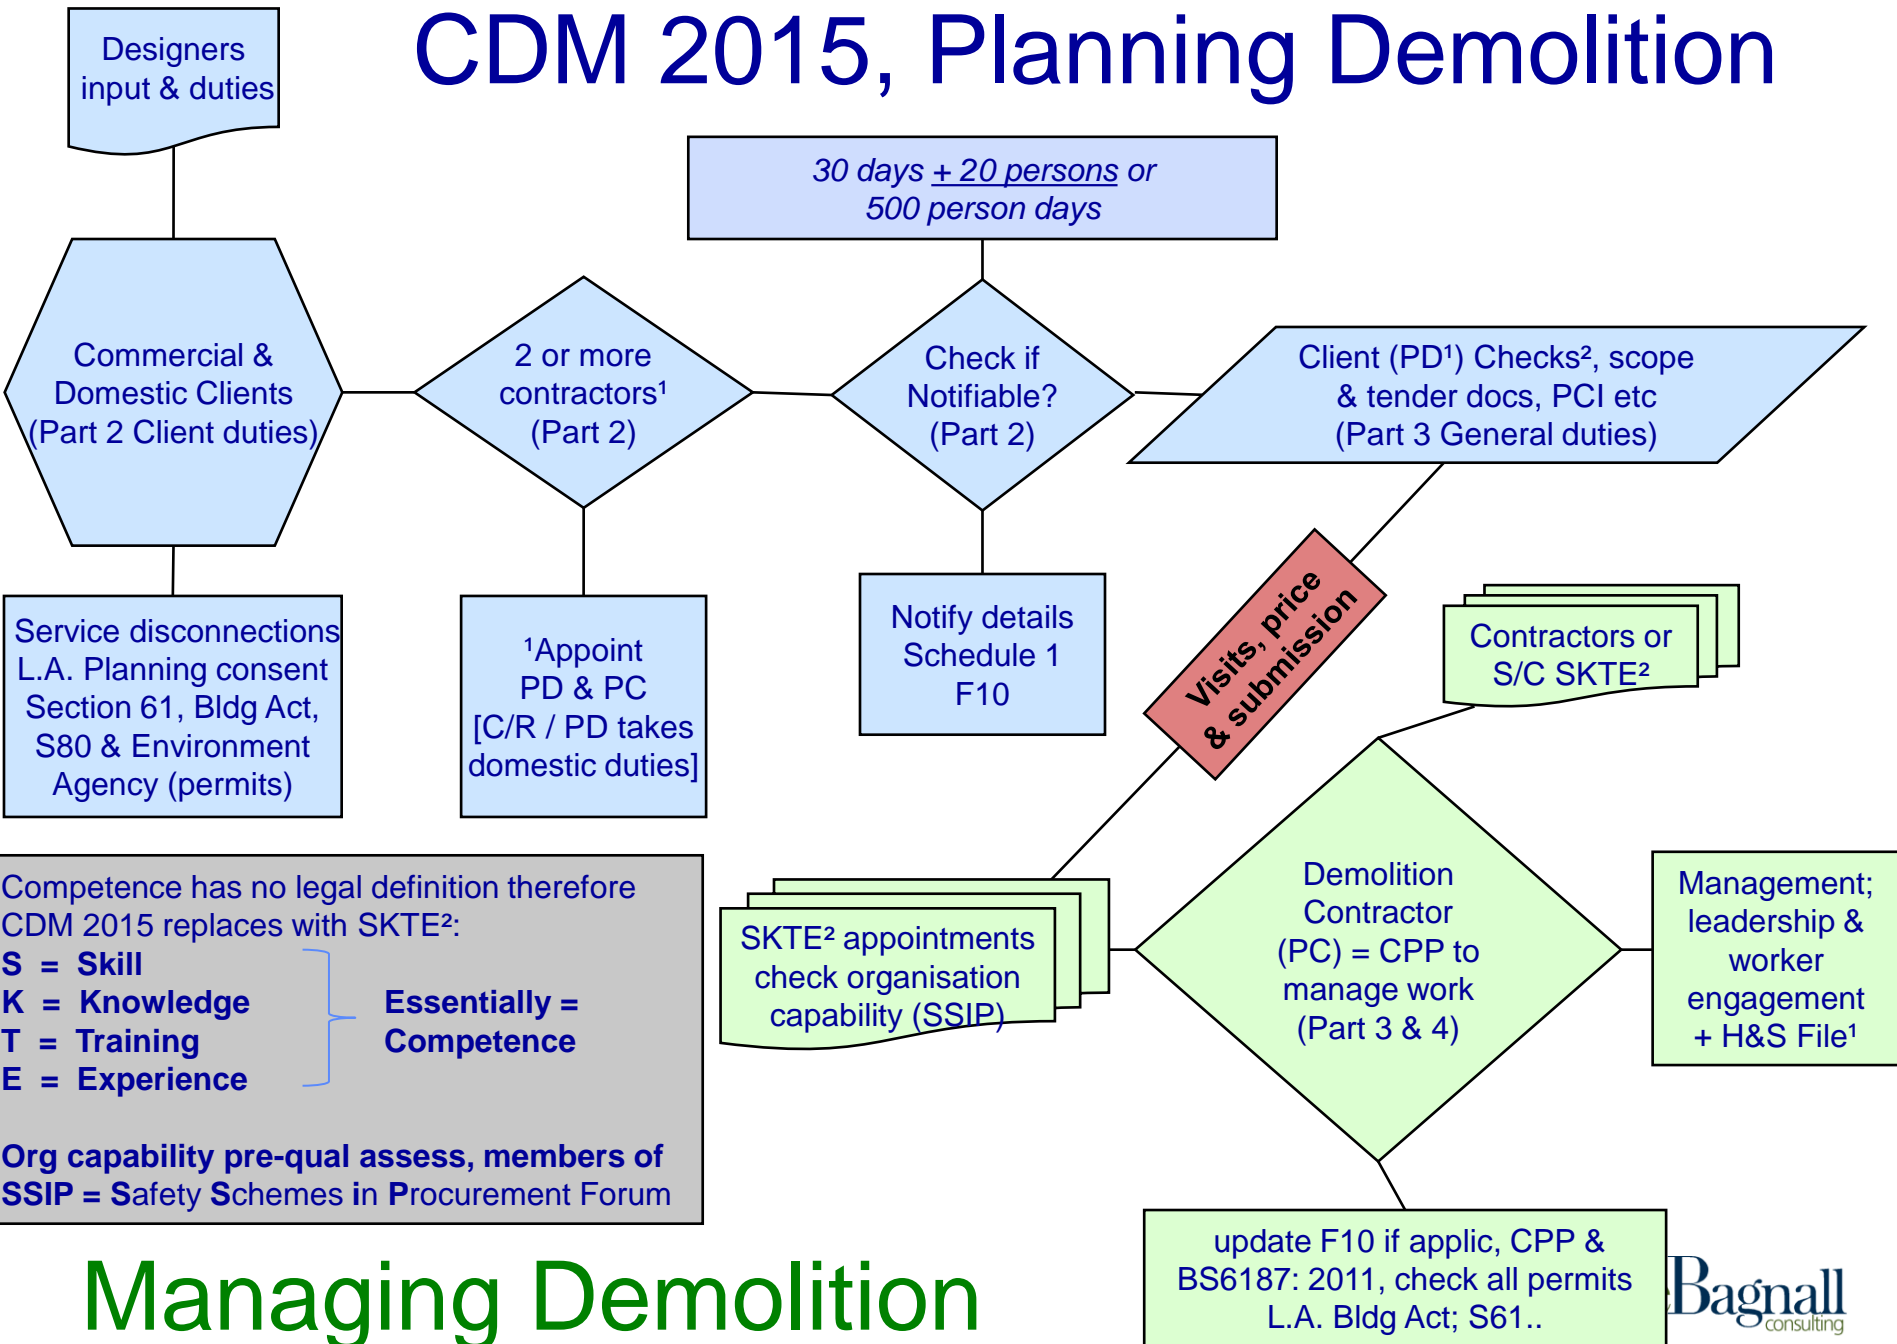

CDM 2015, Planning Demolition

Competence has no legal definition therefore CDM 2015 replaces with SKTE²:

S = Skill
K = Knowledge
T = Training
E = Experience

Essentially = Competence

Org capability pre-qual assess, members of SSIP = Safety Schemes in Procurement Forum

CDM 2015, Planning Demolition

Managing Demolition