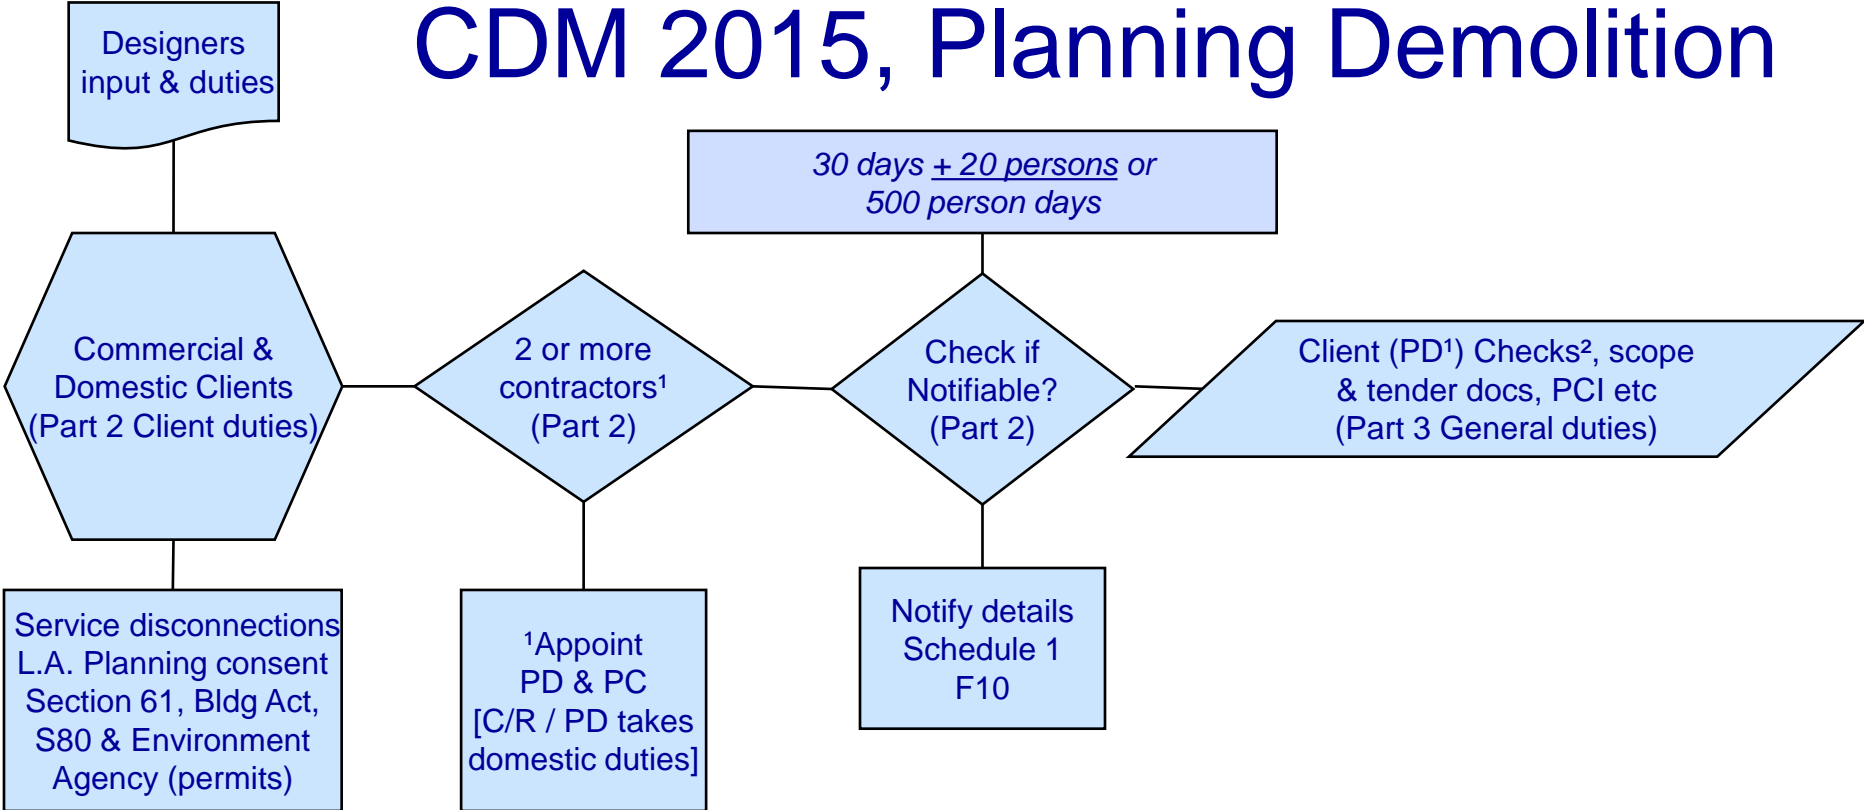

CDM 2015, Planning Demolition

Competence has no legal definition therefore CDM 2015 replaces with SKTE²:

S = Skill
K = Knowledge
T = Training
E = Experience

Essentially = Competence

Org capability pre-qual assess, members of SSIP = Safety Schemes in Procurement Forum